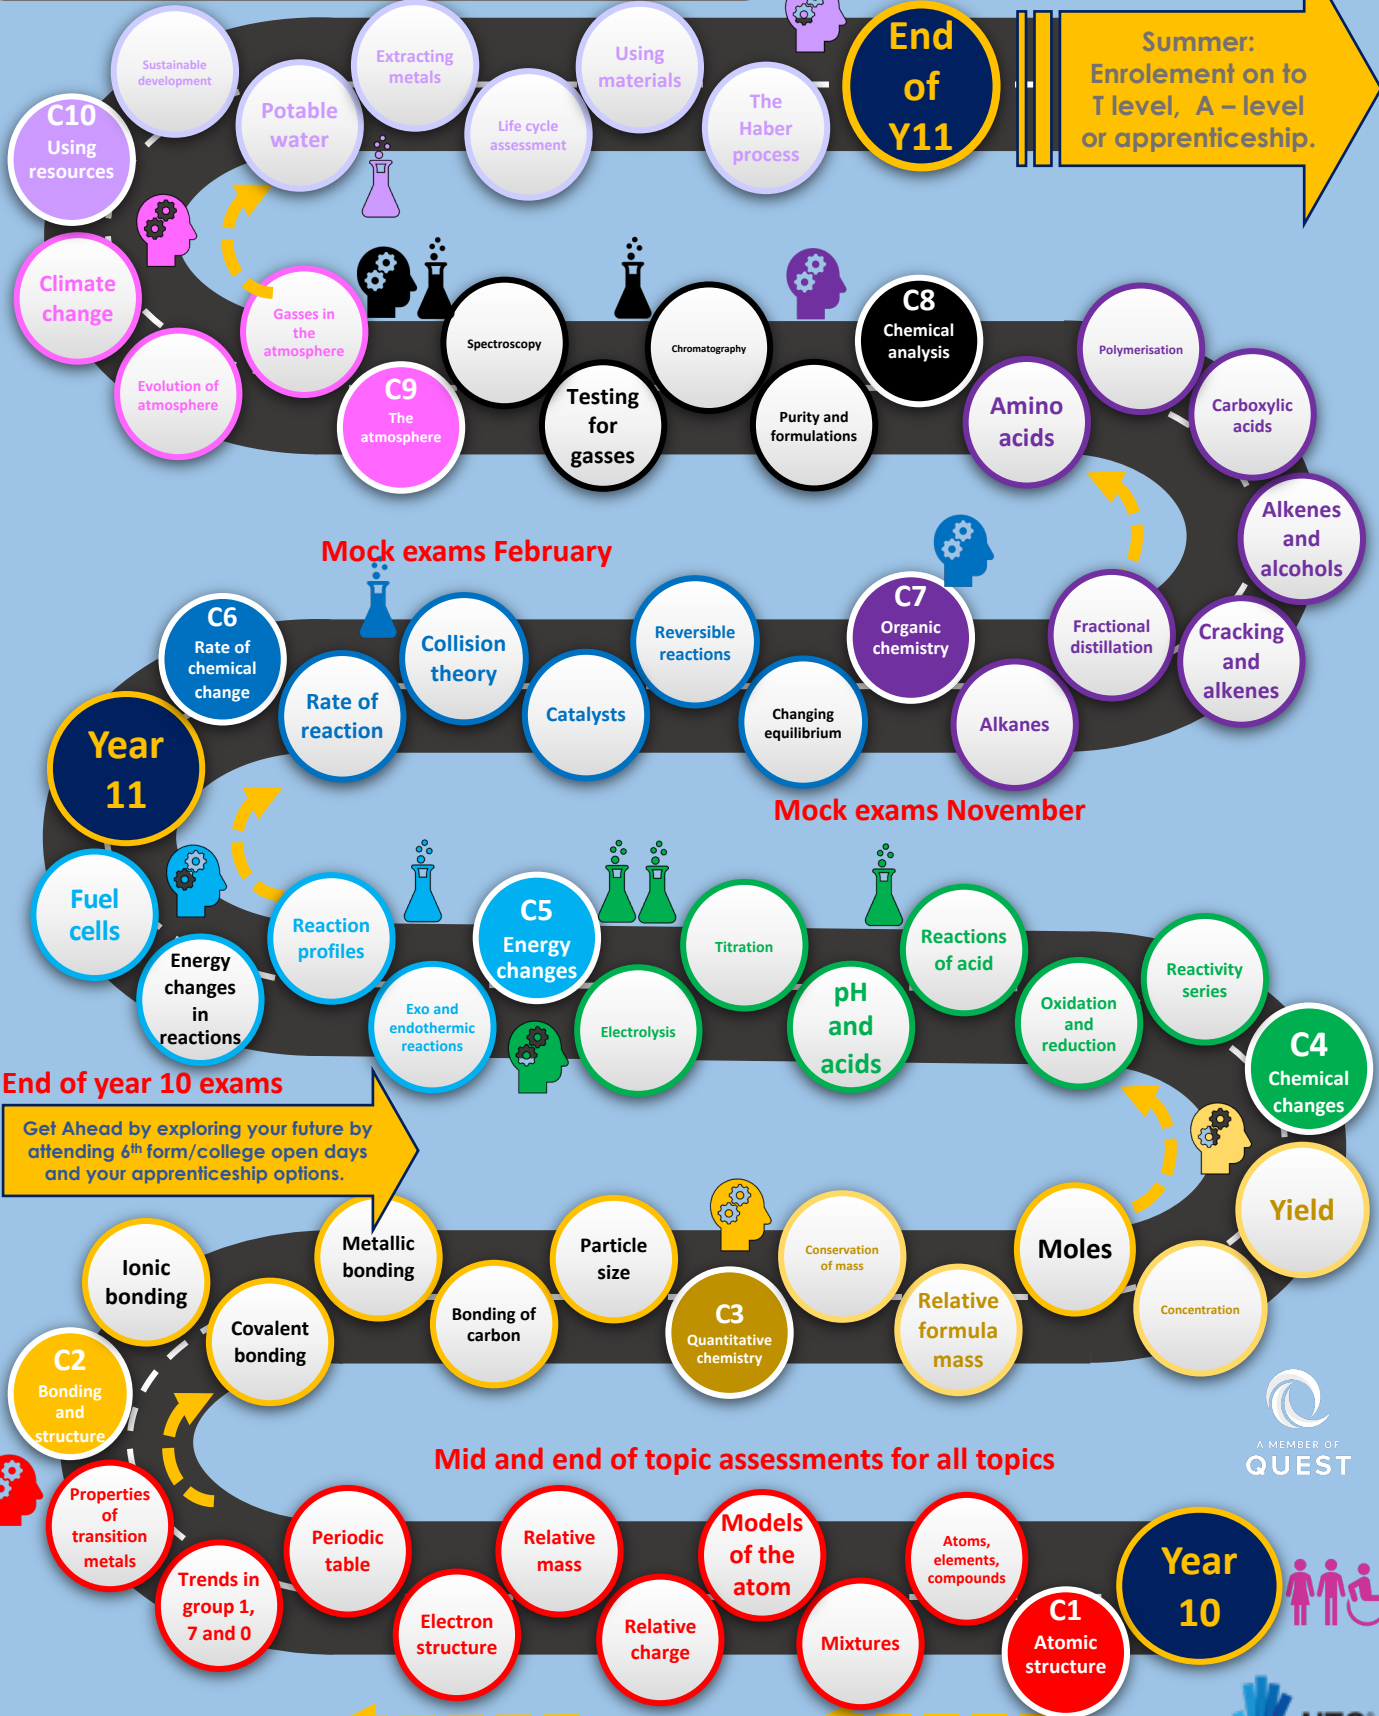

UNIVERSITY COLLEGIATE SCHOOL

**Intervention**

Intervention and additional 1-1 support throughout course

**Required Practical**

Throughout the course several practicals will be studied that can then be examined in detail in the final exams

**GCSE Exams**

Paper 1 – Year 10 content and Paper 2 – Year 11 content

Summer: Enrolment on to T level, A-level or apprenticeship.

End of Y11

A MEMBER OF QUEST