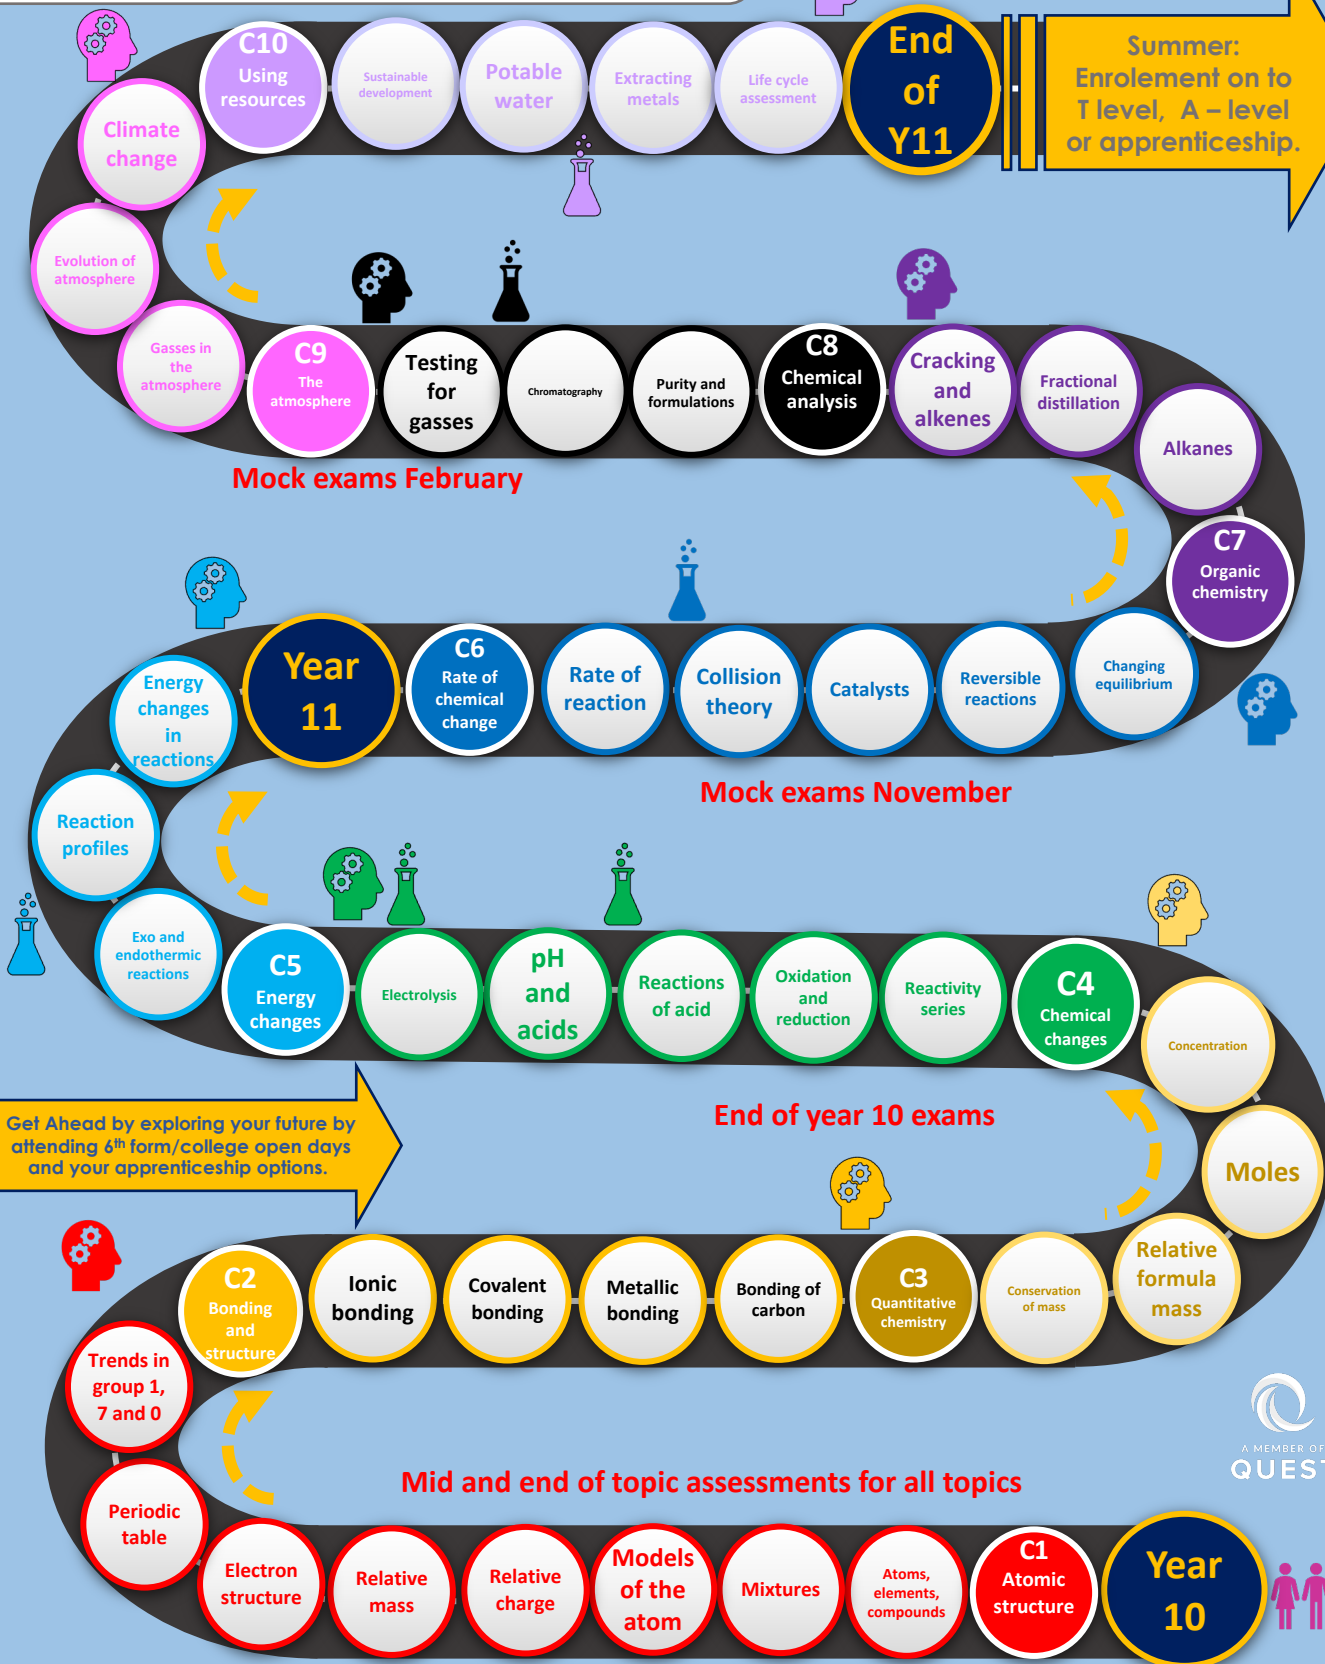

UNIVERSITY COLLEGIATE SCHOOL

Intervention

Intervention and additional 1-1 support throughout course

Required Practical

Throughout the course several practicals will be studied that can then be examined in detail in the final exams

GCSE Exams

Paper 1 – Year 10 content and Paper 2 – Year 11 content

End of Y11

Summer: Enrolment on to T level, A-level or apprenticeship.

Get Ahead by exploring your future by attending 6th form/college open days and your apprenticeship options.